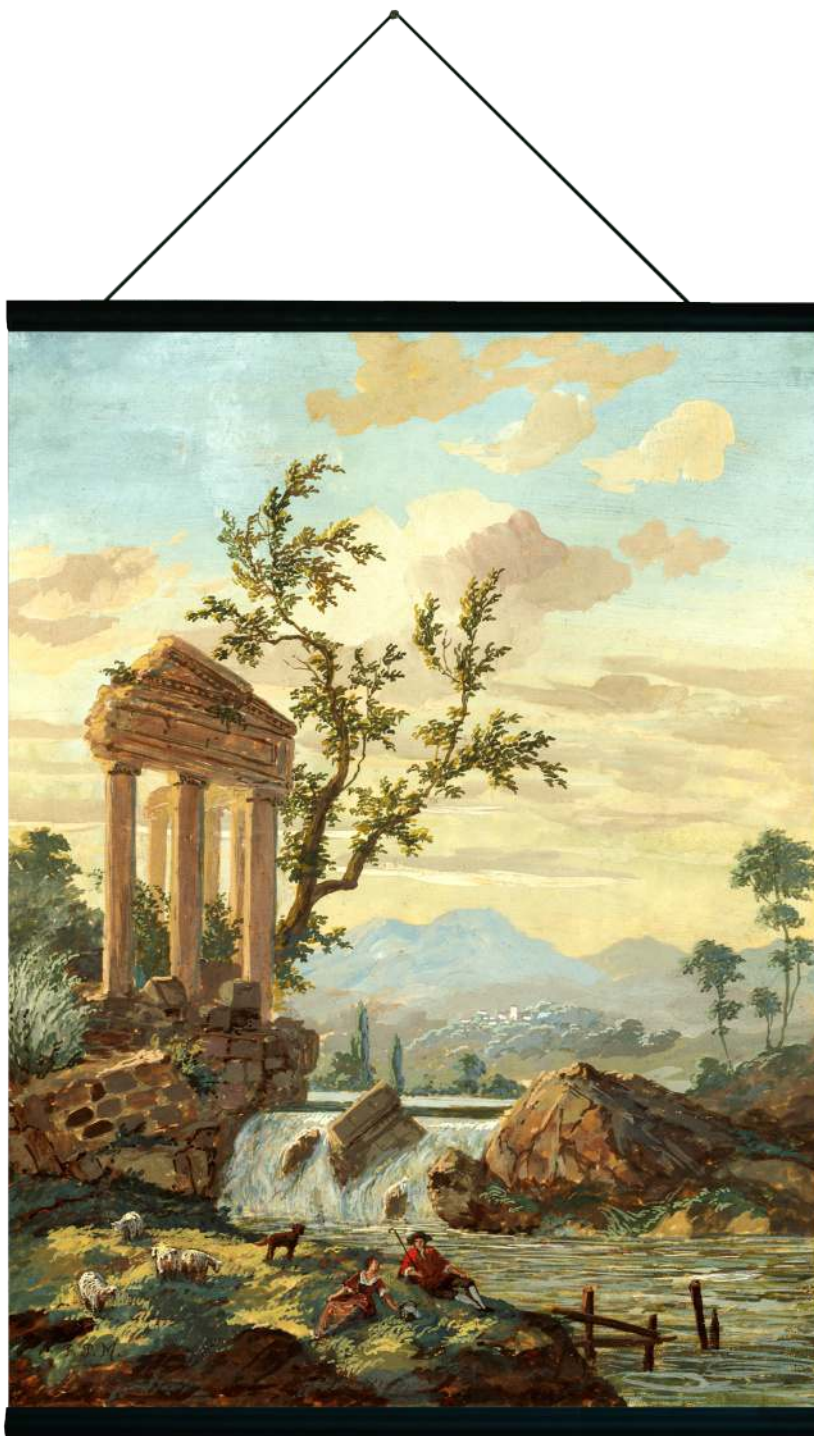

Anemone

ELUSIO

**KAKEMONO RUINES CHAMPETRES, MOULURE NOIR /
KAKEMONO RUINS IN THE COUNTRYSIDE, BLACK MOLDING**

SIZE

66 X 91,4 CM,
25,98 X 35,98 INCHES

CATEGORY

Kakemonos

REFERENCE

K04 - A

**KAKEMONO RUINES CHAMPETRES ROUGE, MOULURE NOIR /
KAKEMONO RED RUINS IN THE COUNTRYSIDE, BLACK MOLDING**

SIZE

66 X 91,4 CM,
25,98 X 35,98 INCHES

CATEGORY

Kakemonos

REFERENCE

K04 - B

Anemone

ELUSIO

**KAKEMONO RUINES CHAMPETRES GRIS, MOULURE NOIR /
KAKEMONO GREY RUINS IN THE COUNTRYSIDE, BLACK MOLDING**

SIZE

66 X 91,4 CM,
25,98 X 35,98 INCHES

CATEGORY

Kakemonos

REFERENCE