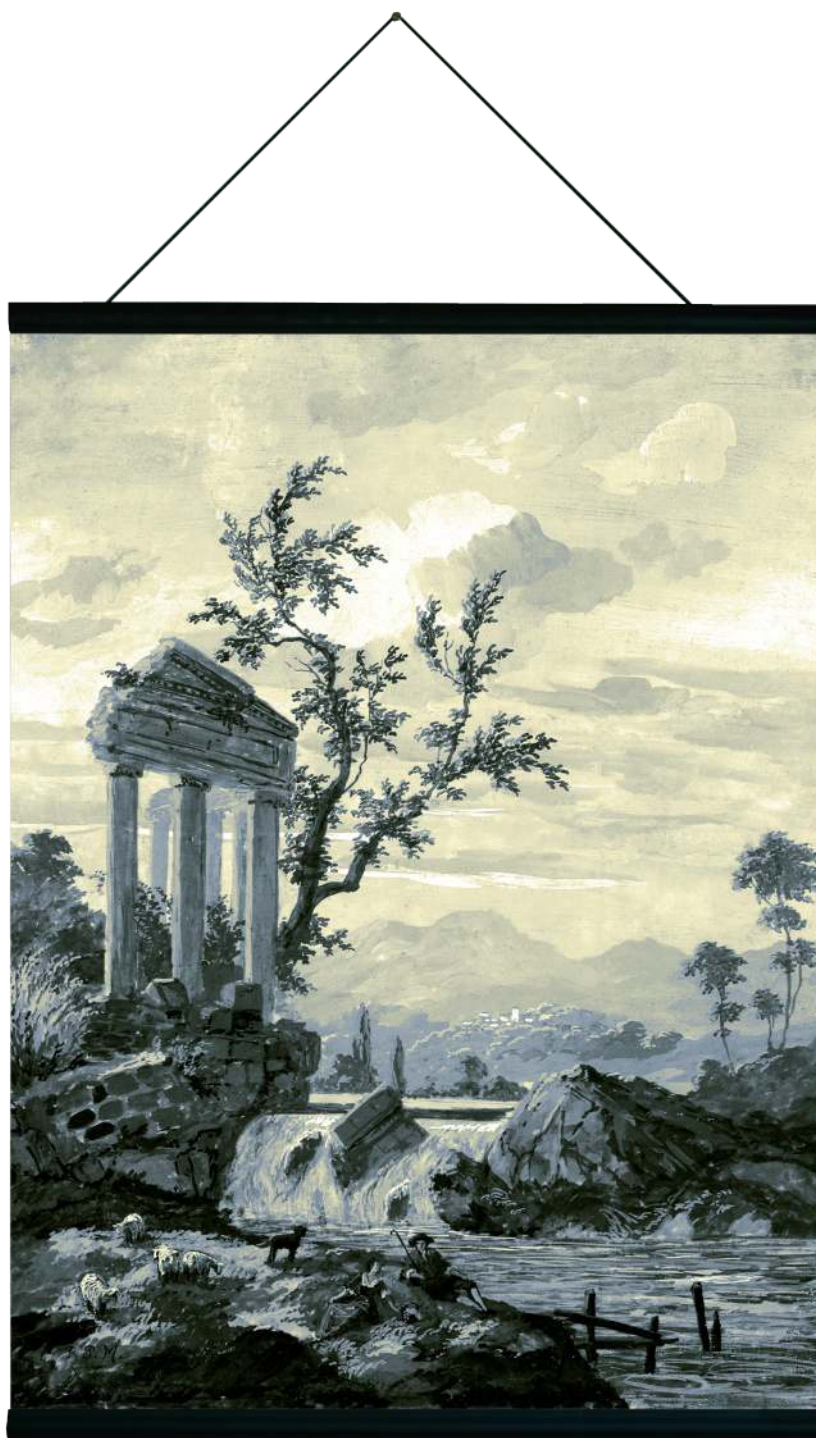

Anemone

ELUSIO

**KAKEMONO RUINES CHAMPETRES GRIS BLEU, MOULURE NOIR /
KAKEMONO BLUE GREY RUINS IN THE COUNTRYSIDE, BLACK MOLDING**

SIZE

66 X 91,4 CM,
25,98 X 35,98 INCHES

CATEGORY

Kakemonos

REFERENCE

K04 - D