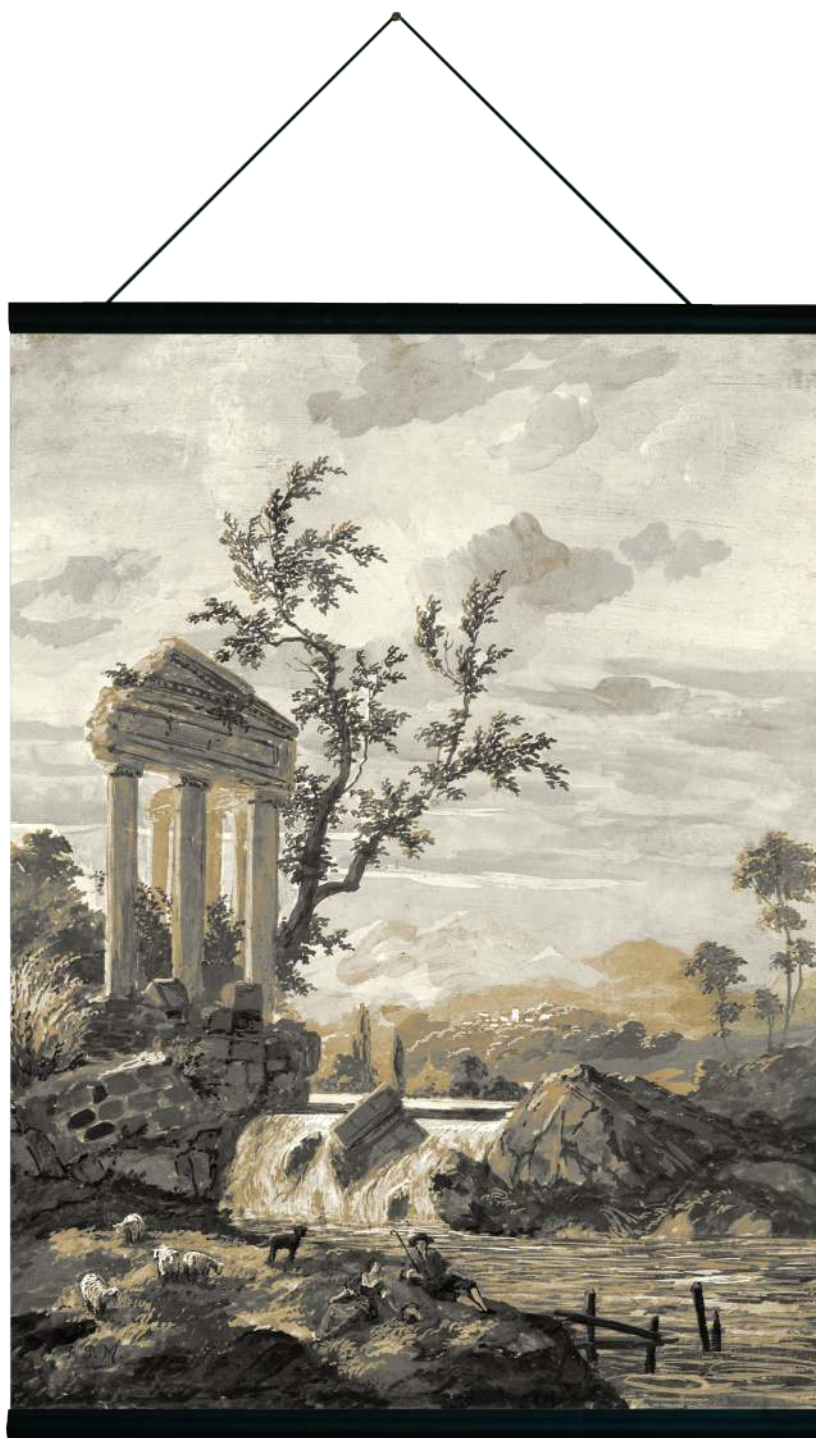

Anemone

ELUSIO

**KAKEMONO RUINES CHAMPETRES GRIS, MOULURE NOIR /
KAKEMONO GREY RUINS IN THE COUNTRYSIDE, BLACK MOLDING**

SIZE

66 X 91,4 CM,
25,98 X 35,98 INCHES

CATEGORY

Kakemonos

REFERENCE

K04 - C