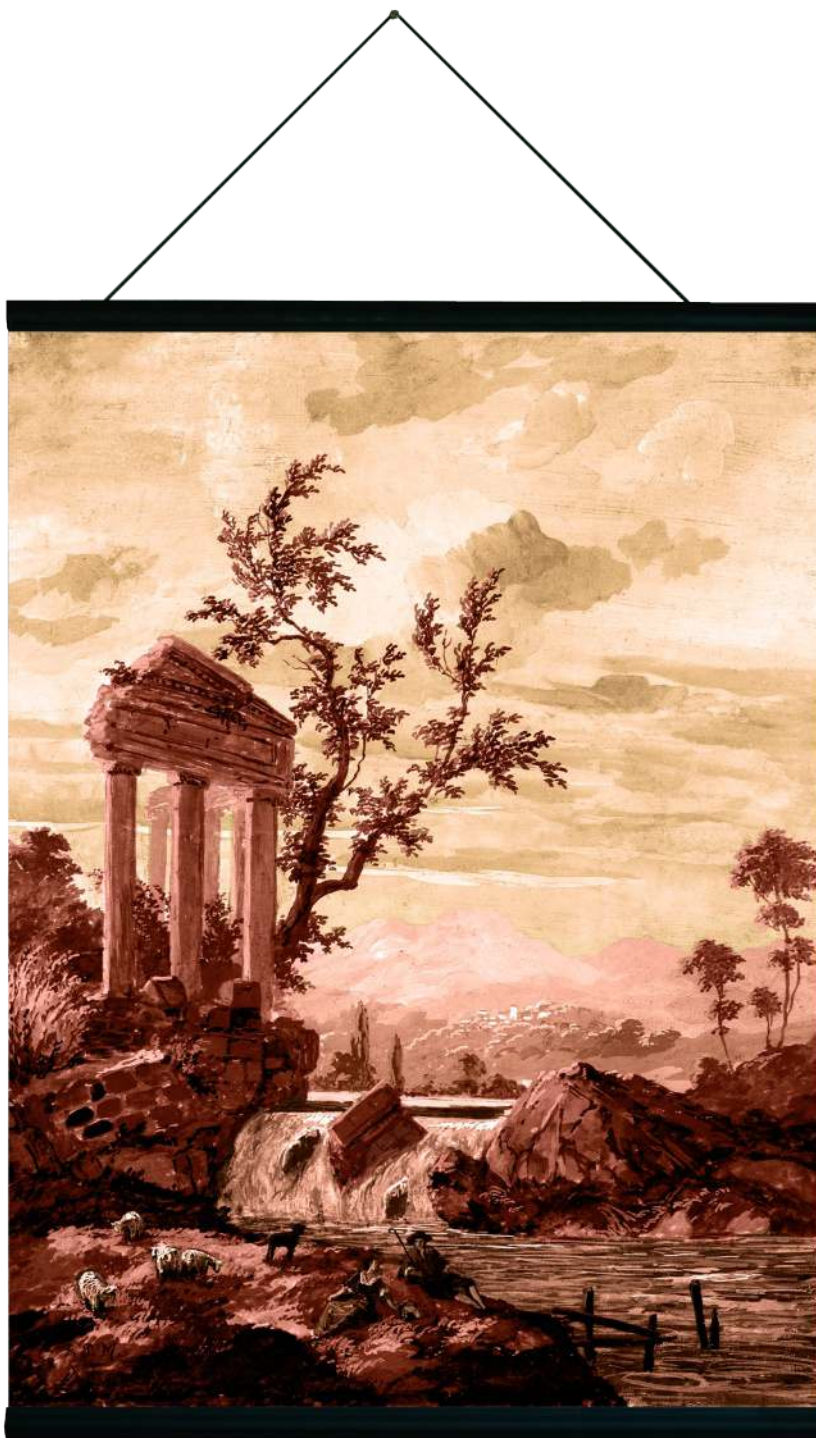

Anemone

ELUSIO

**KAKEMONO RUINES CHAMPETRES, MOULURE NOIR /
KAKEMONO RUINS IN THE COUNTRYSIDE, BLACK MOLDING**

SIZE

66 X 91,4 CM,
25,98 X 35,98 INCHES

CATEGORY

Kakemonos

REFERENCE

K04 - A

**KAKEMONO RUINES CHAMPETRES ROUGE, MOULURE NOIR /
KAKEMONO RED RUINS IN THE COUNTRYSIDE, BLACK MOLDING**

SIZE

66 X 91,4 CM,
25,98 X 35,98 INCHES

CATEGORY

Kakemonos

REFERENCE

K04 - B

Anemone

ELUSIO

**KAKEMONO RUINES CHAMPETRES GRIS, MOULURE NOIR /
KAKEMONO GREY RUINS IN THE COUNTRYSIDE, BLACK MOLDING**

SIZE

66 X 91,4 CM,
25,98 X 35,98 INCHES

CATEGORY

Kakemonos

REFERENCE